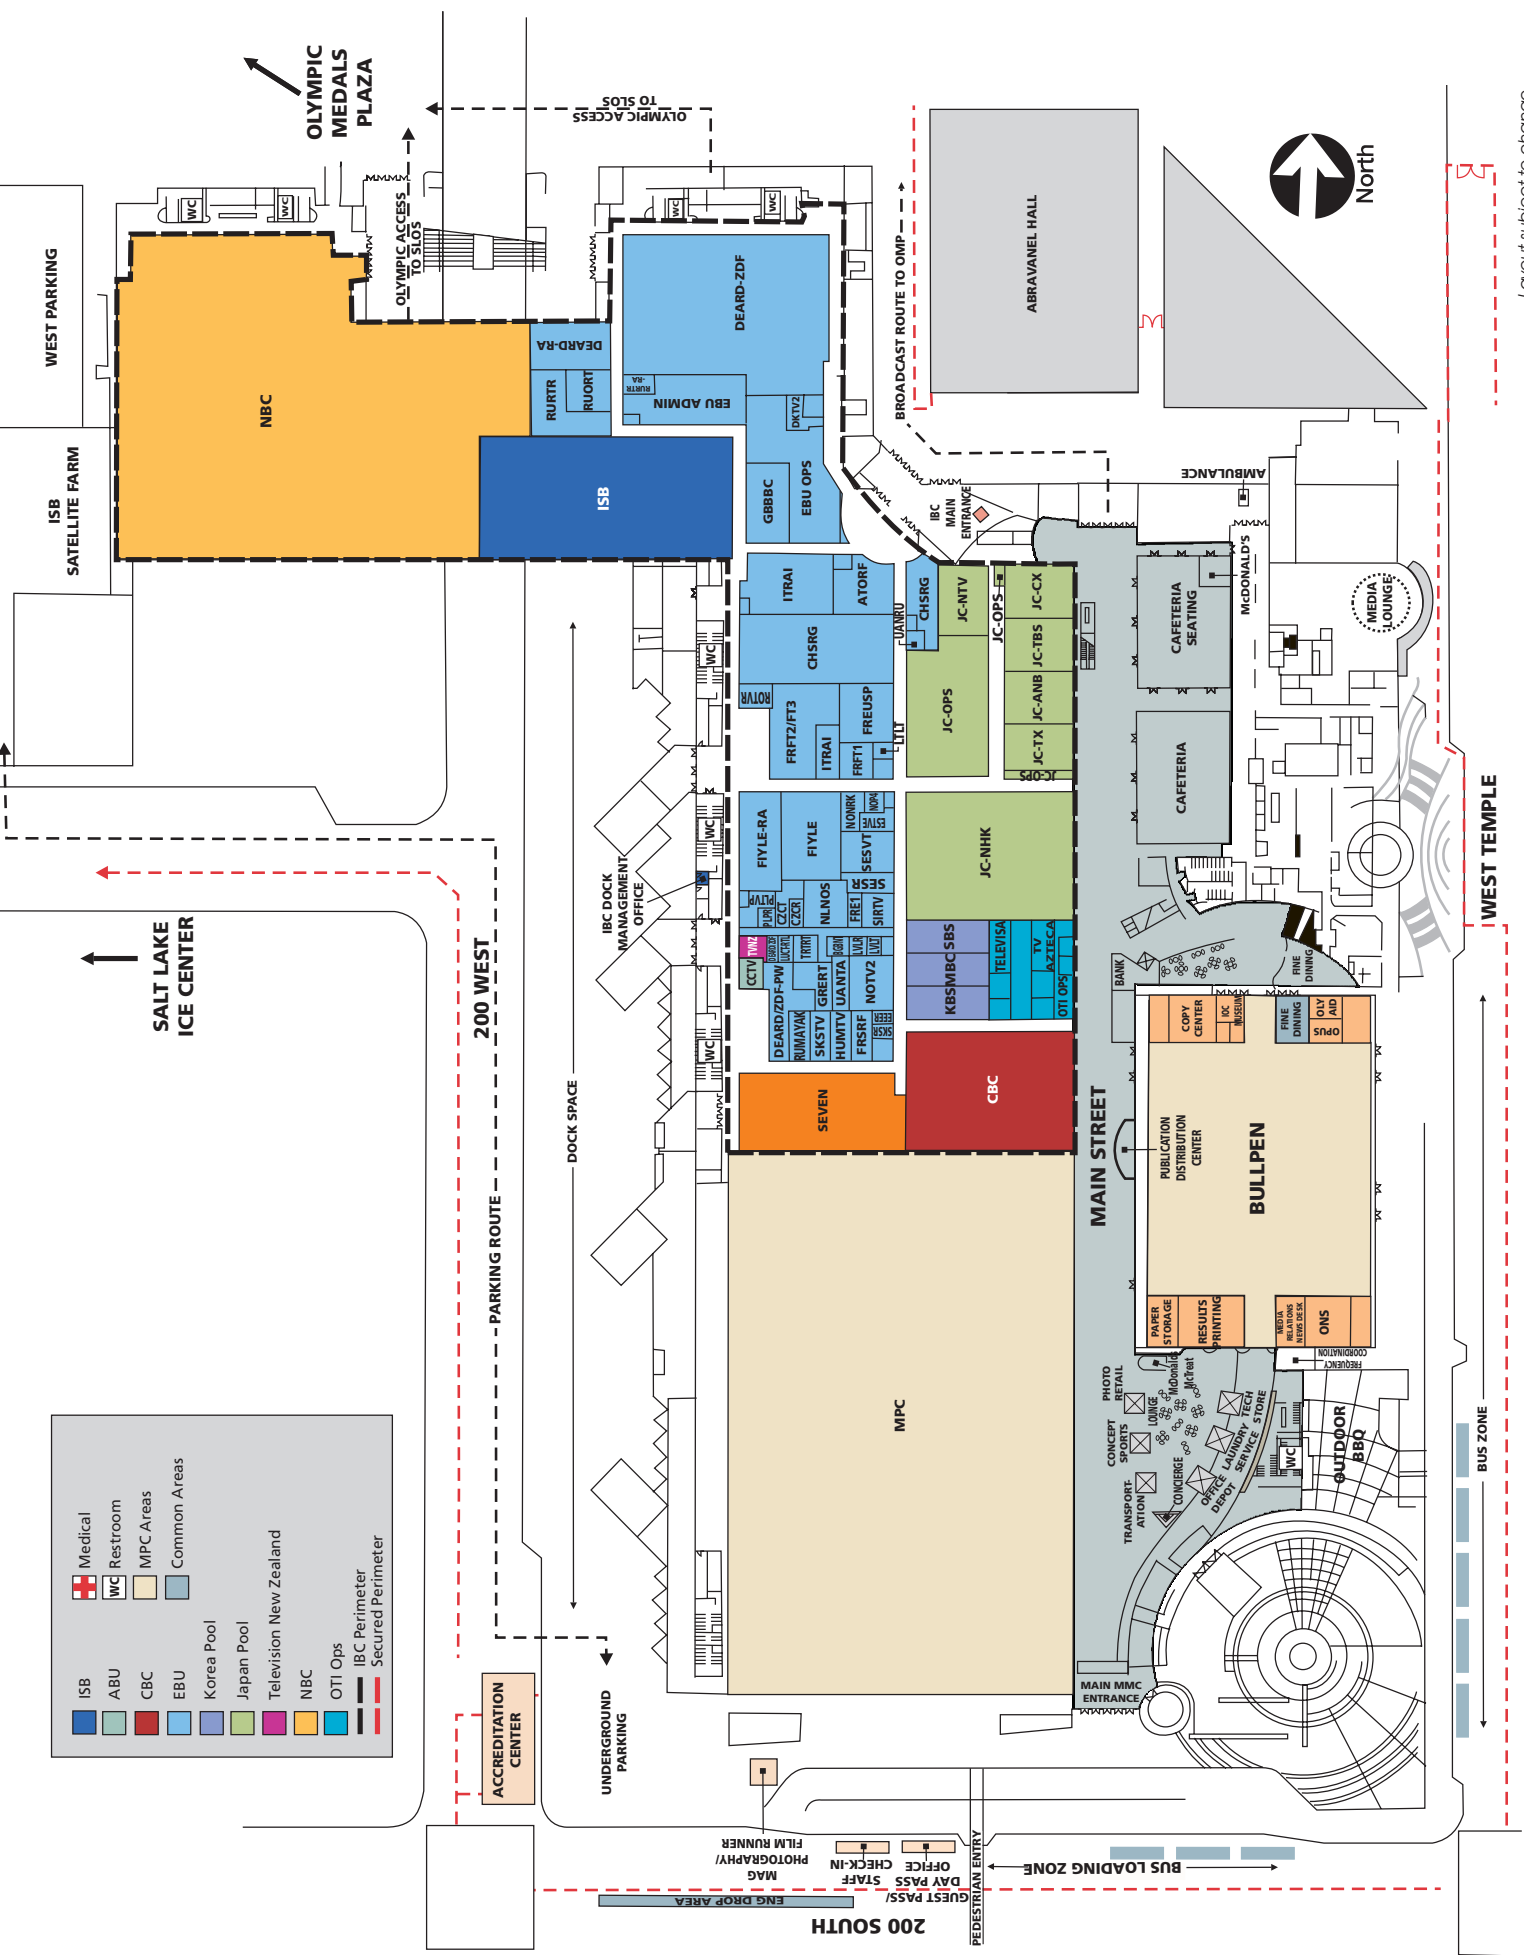

	Medical
	IBC Restroom
	MPC Areas
	Common Areas
	ISB
	ABU
	CBC
	EBU
	Korea Pool
	Japan Pool
	Television New Zealand
	NBC
	OTI Ops
	IBC Perimeter
	Secured Perimeter

Layout subject to change

WEST TEMPLE

BUS ZONE

BUS LOADING ZONE

200 SOUTH

200 WEST

SALT LAKE ICE CENTER

OLYMPIC MEDALS PLAZA

MAIN STREET

PARKING ROUTE

BROADCAST ROUTE TO OMP

OLYMPIC ACCESS TO SLOPS

OLYMPIC ACCESS TO SLOPS

WEST PARKING

ISB SATELLITE FARM

DOCK SPACE

UNDERGROUND PARKING

ACCREDITATION CENTER

ENG PROP AREA  
GUEST PASS/  
DAY PASS  
OFFICE CHECK-IN  
MAG  
PHOTOGRAPHY/  
FILM RUNNER

CAFETERIA SEATING

CAFETERIA

MC DONALD'S

AMBULANCE

ABRAVANEL HALL

IBC MAIN ENTRANCE

DEARD-ZDF

EBU ADMIN